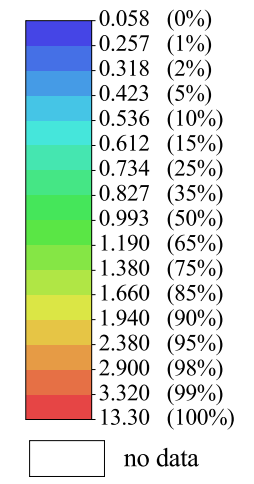

Tl

Normalized data (Relative units)

Thallium in Stream Sediment